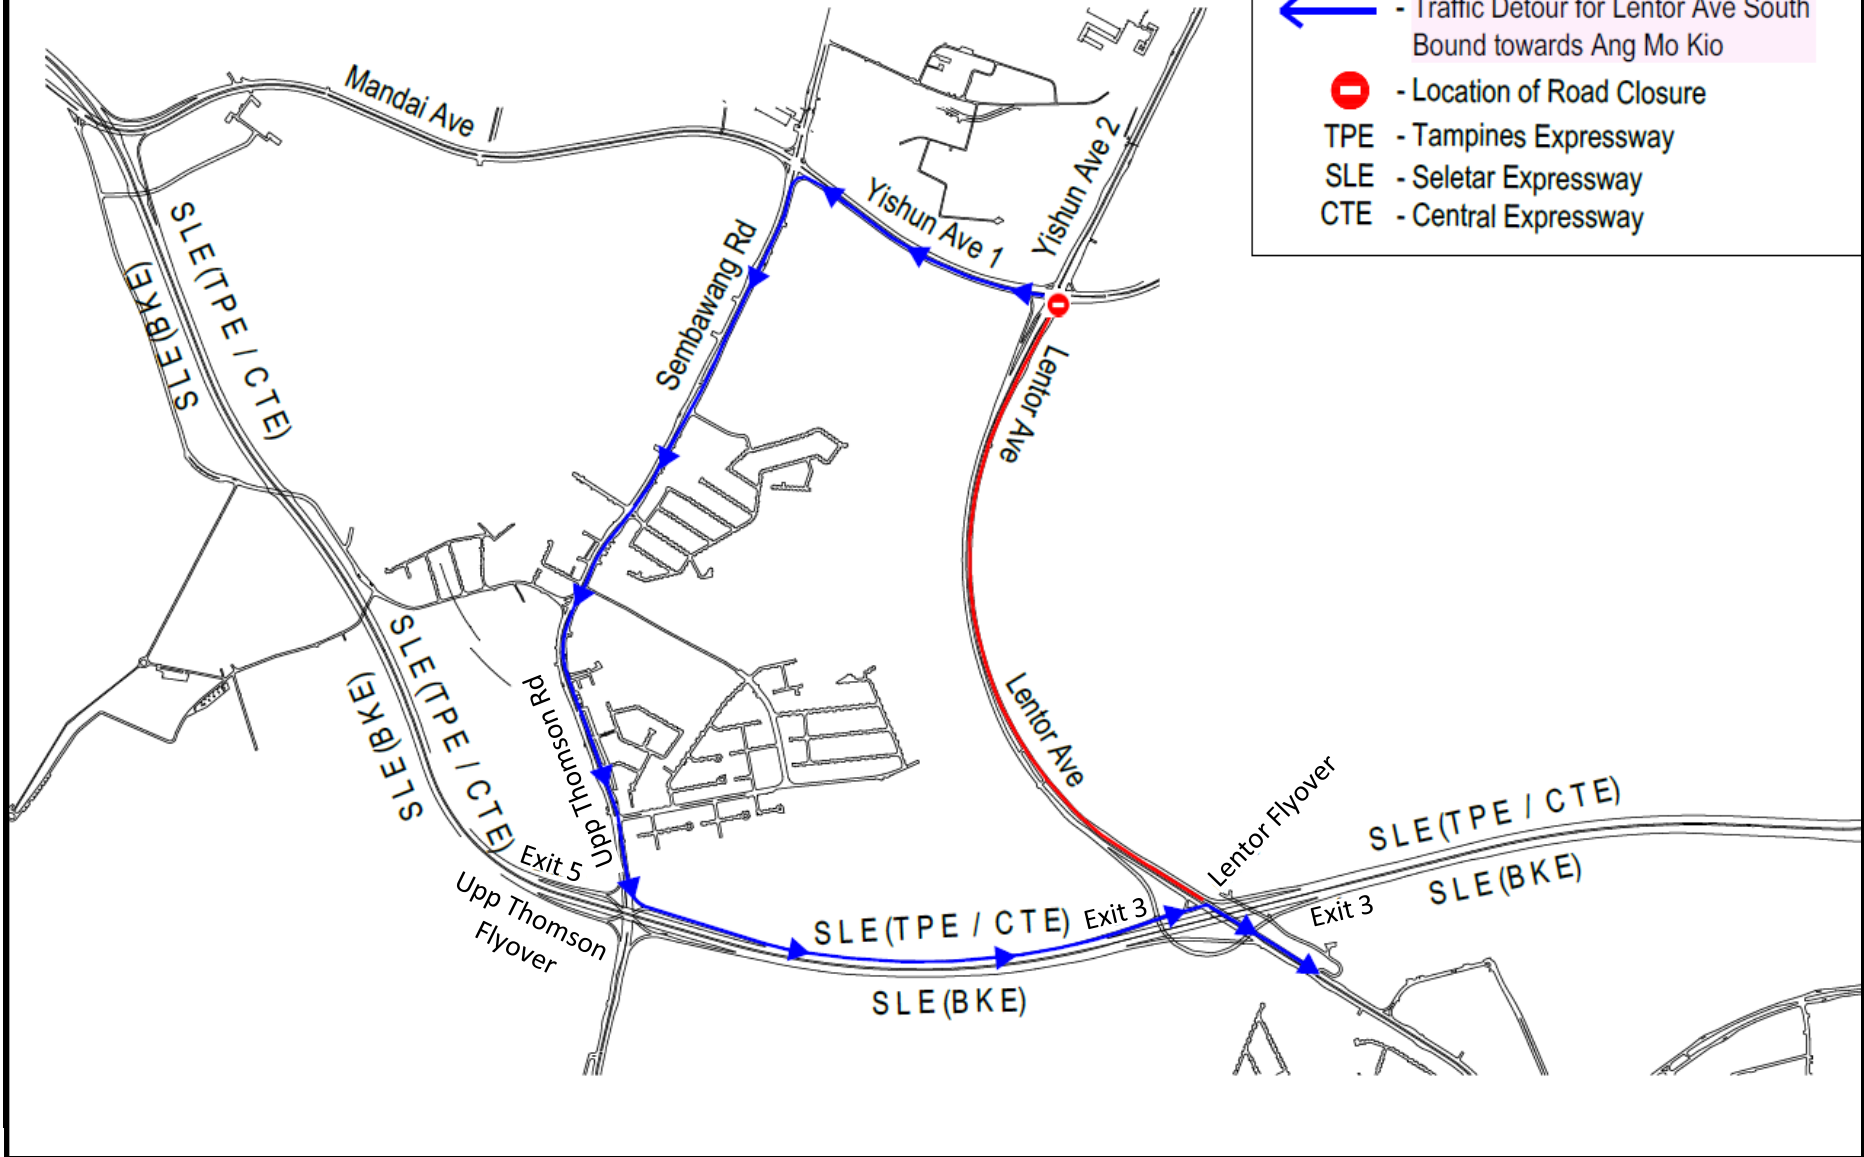

8 January 2026 to 11 January 2026

12.30am to 05.30am (daily)

MAP A

8 January 2026 to 11 January 2026

12.30am to 05.30am (daily)

MAP B

LEGEND

-  - Area of Road Closure
-  - Traffic Detour for Lentor Ave South Bound towards SLE
-  - Location of Road Closure
- TPE - Tampines Expressway
- SLE - Seletar Expressway
- CTE - Central Expressway