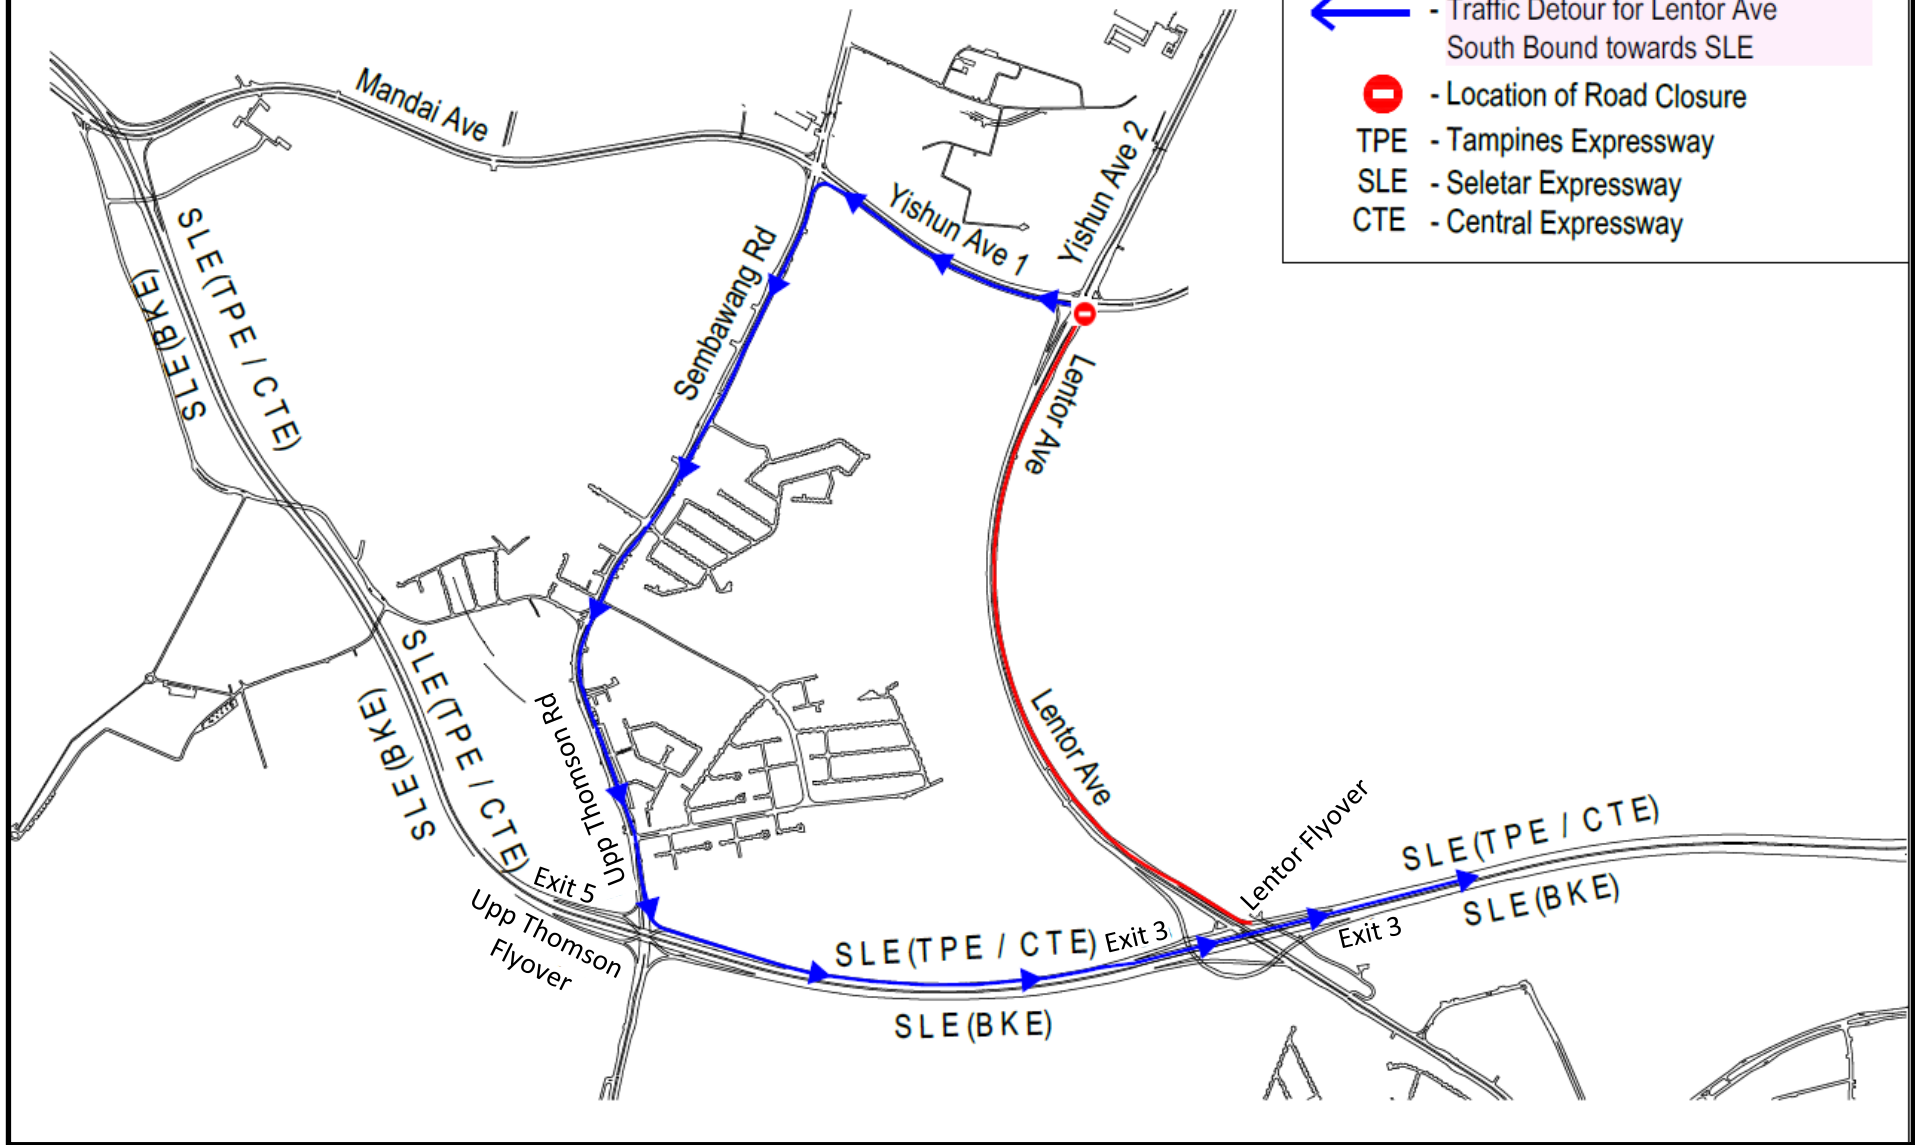

8 January 2026 to 11 January 2026

12.30am to 05.30am (daily)

MAP A

8 January 2026 to 11 January 2026

12.30am to 05.30am (daily)

MAP B

LEGEND

-  - Area of Road Closure
-  - Traffic Detour for Lentor Ave South Bound towards SLE
-  - Location of Road Closure
- TPE - Tampines Expressway
- SLE - Seletar Expressway
- CTE - Central Expressway